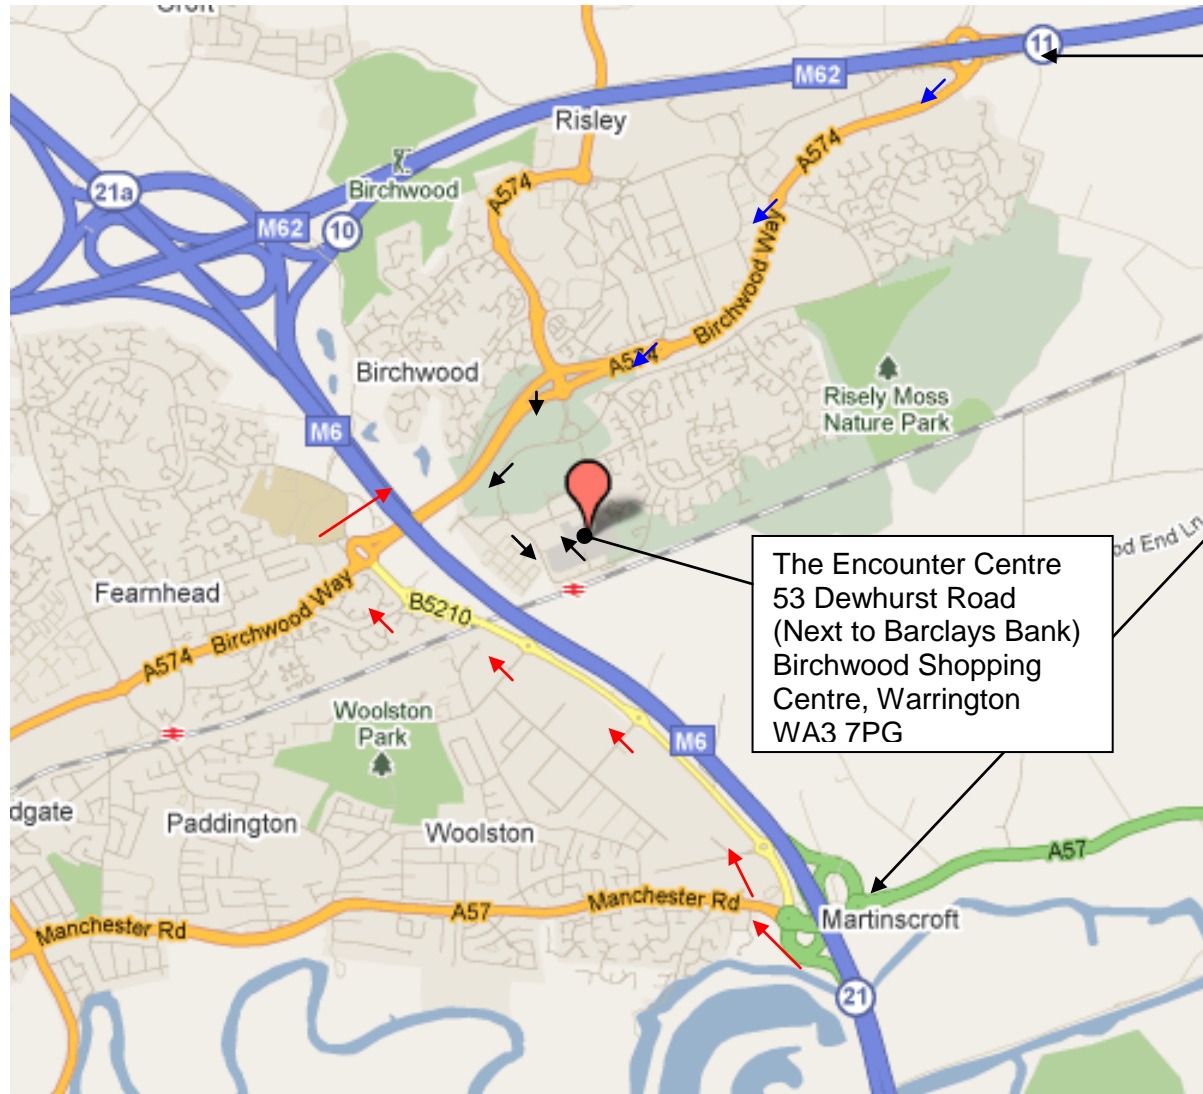

Directions to Birchwood Encounter Centre

M62 Junction 11

- Exit motorway
- Follow A574 Birchwood Way going straight across at two roundabouts.
- At the 3rd roundabout turn left onto Oakwood Gate
- 4th roundabout – 2nd exit onto Dewhurst Road.
- 5th roundabout – 1st exit – Dewhurst Road.
- Follow the road until you come to the rail station on your right hand side. Turn left into Dewhurst Road opposite rail station.
- Park behind the building.
- Meet in Cafe Encounter at front of building.

M6 Junction 21

- Exit motorway
- Roundabout 2nd exit to B5210 Woolston Grange Avenue.
- Continue straight across 4 roundabouts.
- 5th roundabout, turn right (3rd exit) onto A574 Birchwood Way.
- Next roundabout (shaped like a peanut) 3rd exit onto Oakwood Gate
- Next roundabout – right, 2nd exit – Dewhurst Road.
- Next roundabout – 1st exit – Dewhurst Road.
- Follow the road until you come to the rail station on your right hand side. Turn left into Dewhurst Road opposite rail station.
- Park behind the building.
- Meet in Cafe Encounter at front of building.

The Encounter Centre
53 Dewhurst Road
(Next to Barclays Bank)
Birchwood Shopping
Centre, Warrington
WA3 7PG

- By Rail**
- Exit Birchwood Railway Station.
 - Walk down the road directly opposite.
 - The Encounter Centre and Café Encounter are next to Barclays Bank & Birchwood Resource Centre in the pedestrian area adjacent to the Birchwood Shopping Centre.